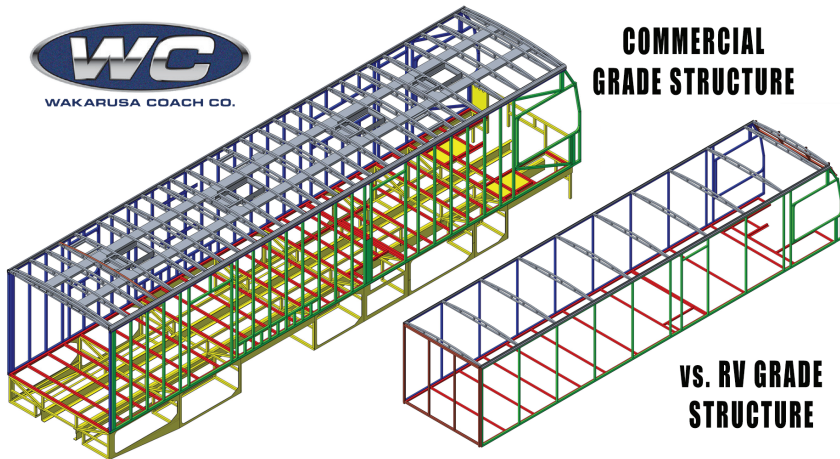

The Difference is In the Details!

In a day and age when companies are building on consumer grade vehicles that were designed for the RV market - including some who are purchasing used RV's and retrofitting them as mobile command and medical units - DON'T BE FOOLED by pretty bells and whistles! Do your research so that you end up partnering with a reputable company that has a long history of building true commercial-grade vehicles from the ground up so you can be confident that your mobile specialty vehicle will perform properly while providing years of carefree use. MSV/Wakarusa Coach is one of those rare companies that you can count on for maximum performance and increased value.

Every coach we build is engineered to perform in the most difficult environments and circumstances. **CUSTOM DESIGNS** - Our team of expert engineers will work with your staff to design the perfect custom coach for your specific purposes. There is a reason that MSV enjoys a high rate of return customers - because they are very satisfied! When it comes time for you consider your next mobile specialty vehicle, be sure to get a competitive quote

from WC/MSV. We will hardly ever be the cheapest quote you receive, but when you "look under the hood", you will find that we represent the best value for your money.